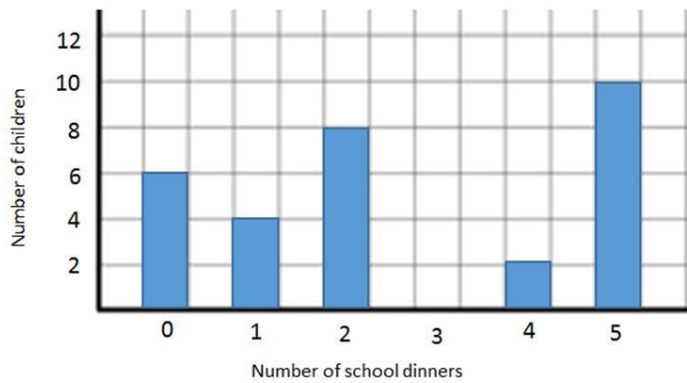

Day 59

What time does the clock show?

11.58am

2 minutes
to midday

42 minutes
to midnight

2 minutes to
midnight

© White Rose Maths Hub 2016

The bar chart shows the number of school dinners eaten in a week.

How many children are represented in the bar chart?

30

15

5

12

© White Rose Maths Hub 2016